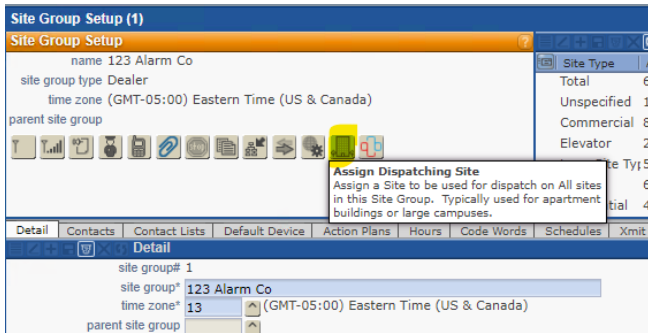

Multiple Alarms

Last Modified on 10/26/2023 1:16 pm EDT

The Stages Alarm Buffer All has a column called Multiple Alarms.

The screenshot shows the 'Alarm Buffer All' window. At the top, there are filters for priority, group, dispatch queue, city, state, region, site group, and dispatch group. Below these is an 'Alarm Summary' table:

Priority Group	Description	# of Alarms	Current	Delayed	OK
Total Alarms		17	17	0	
NOC	Noc Handling	1	1	0	00
BGMaintDue	Bold Group Maint Due	1	1	0	62
Maintenance	Maintenance	15	15	0	12

Below the summary is the main 'Alarm Buffer All' table. The 'Multiple Alarms' column is highlighted in yellow. The table columns include Alarm Date, Elapsed, Pri, Event Code, Operator, Locked by, Xmit#, Site Name, Multiple Alarms, City, State, Region, Site Type, Groups, Point Status, and Message.

This is a concept/scenario where a group of Accounts/Xmits are in the same building and it might make sense to group the alarms from those accounts together, rather than making individual lines in the Alarm Buffer. This would allow a dispatcher the option to handle all these Alarms (which can help reduce dispatcher workload).

A Sitegroup is set up and this example is defined as Type = Building.

This button on the Site Group is what the user would see when it is NOT configured.