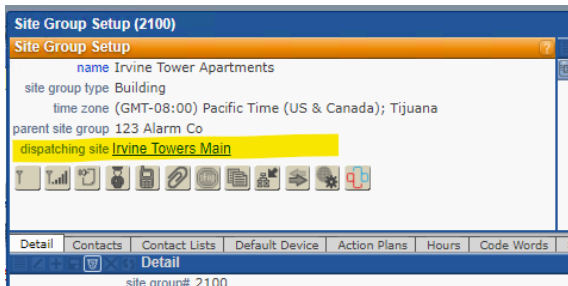

The below example Site Group is set up with Site Group Type and does have Xmits assigned to it. The button is gone and there is a link function showing.